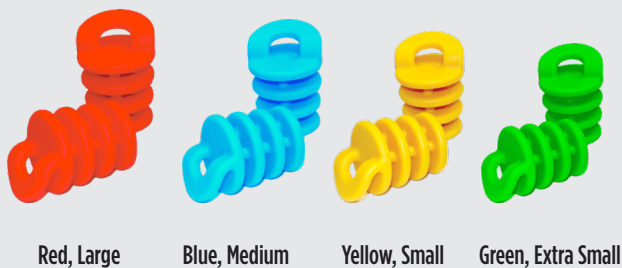

Scupper Fit Guide

OLD TOWN SPORTSMAN MODEL	COCKPIT				MIDDLE OR UNDER SEAT		TANKWELL				OTHER			
	Bow End		Near Seat		Rubber	One-Way Valve	Near Seat		Stern End		Transducer	Battery Box	Center Cockpit	
Rubber	One-Way Valve	Rubber	One-Way Valve	Rubber			One-Way Valve	Rubber	One-Way Valve	Rubber				One-Way Valve
106	Yellow	Short	Yellow	Short			Yellow	Long	Yellow	Long	Blue/Long			
120	Yellow	Short	Yellow	Short			Yellow	Long	Yellow	Long	Blue/Long			
106 PDL	Yellow	Short	Yellow	Short	Yellow	Short	Yellow	Short	Yellow	Short	Blue/Long			
120 PDL	Yellow	Short	Yellow		Yellow	Short	Yellow	Short	Yellow	Short	Blue/Long			
BigWater 132	Yellow	Short	Yellow	Short	Blue	Long	Blue	Long	Yellow	Short				
BigWater 132 PDL	Blue	Long	Blue	Long	Blue	Long			Blue	Long	Blue/Long			
Salty PDL 120	Yellow	Short	Yellow	Short			Blue	Long						
106 Powered by Minn Kota	Yellow	Short	Yellow	Short			Yellow	Short	Yellow	Short	Yellow/Short			
AutoPilot™ 120	Yellow	Short	Yellow	Short	Yellow	Short	Yellow	Short	Yellow	Short	Yellow/Short	Blue/Long		
AutoPilot™ 136	Yellow	Short	Yellow	Short	Yellow	Short	Yellow	Short	Yellow	Short	Yellow/Short	Blue/Long		

Rubber Scupper Valves